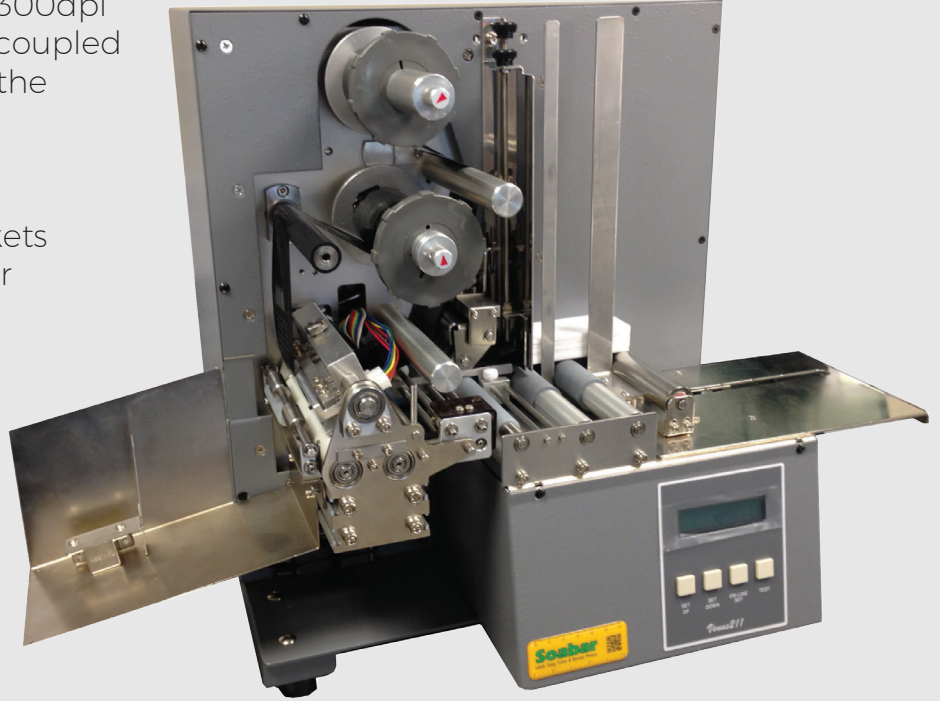

soabar

Labels, Swing Tickets and Barcode Printers

8t Series

The 8 series printer is available as 300dpi or 400dpi as standard and when coupled with the corner edge technology the clarity of the print is very high.

With the 8 series printer in your company, you can single card tickets on demand to apply direct to your products rather than applying a secondary label to your tickets saving time and money within the business whilst making the product more professional.

Printing barcodes, batch codes, sequential numbers, dates and other variable information to your label gives you traceability and flexibility.

With onsite installation and training you can be sure your staff will be able to operate the printer easily.