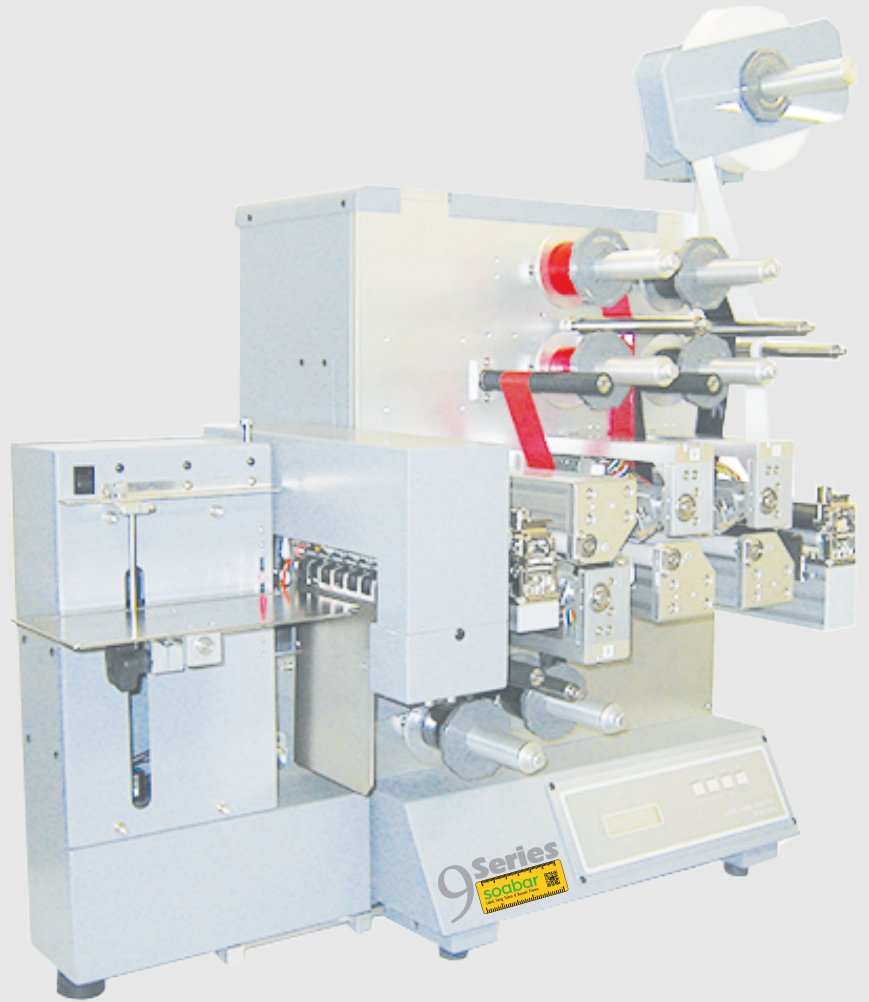

soabar

Labels, Swing Tickets and Barcode Printers

9t Series

The Soabar 9 Series Care Label printer prints 3 colours, 2 on top and 1 on the reverse at widths of upto 100mm wide.

Using either 300 or 400dpi near edge print technology the 9 Series is able to achieve excellent print quality on a variety of materials.

When paired with the ultrasonic cutter the 9 series is the perfect garment labelling solution.

Free installation

Full onsite installation by our team of trained engineers

Free training

Software and machine training included with all our printers